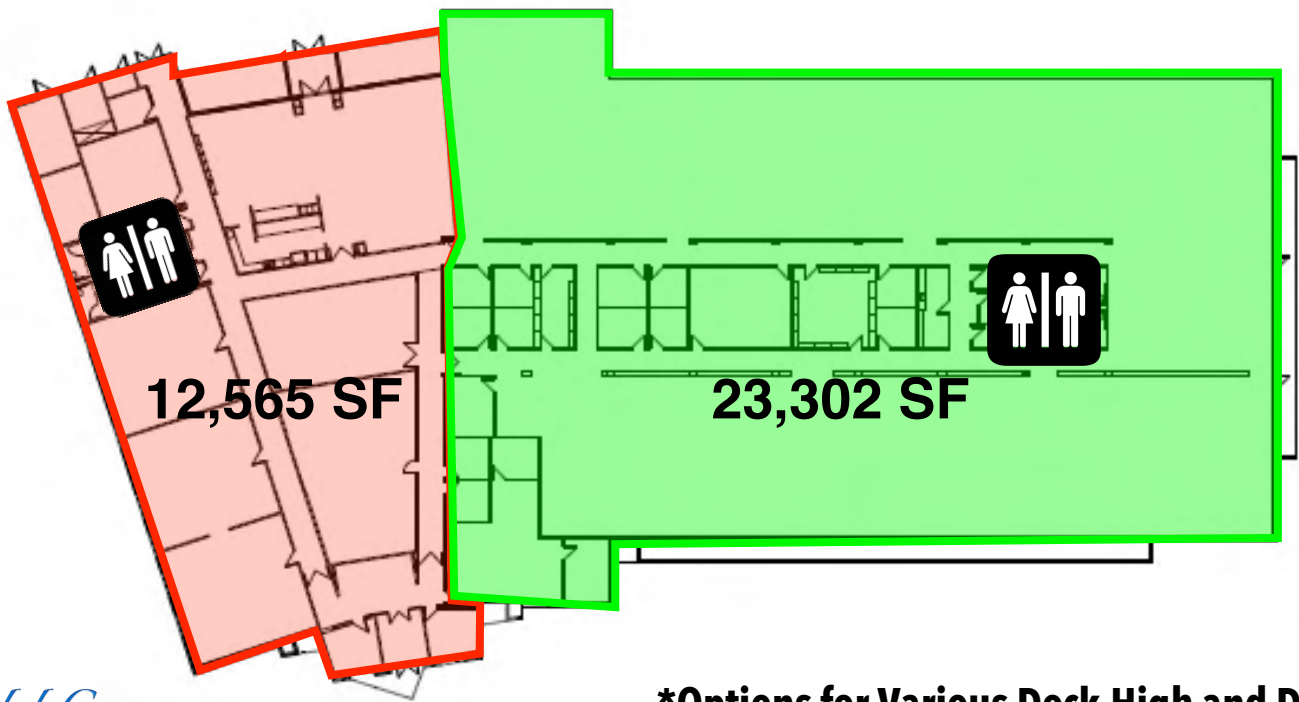

Multi-Tenant

*Options for Various Dock-High and Drive-In Loading Available