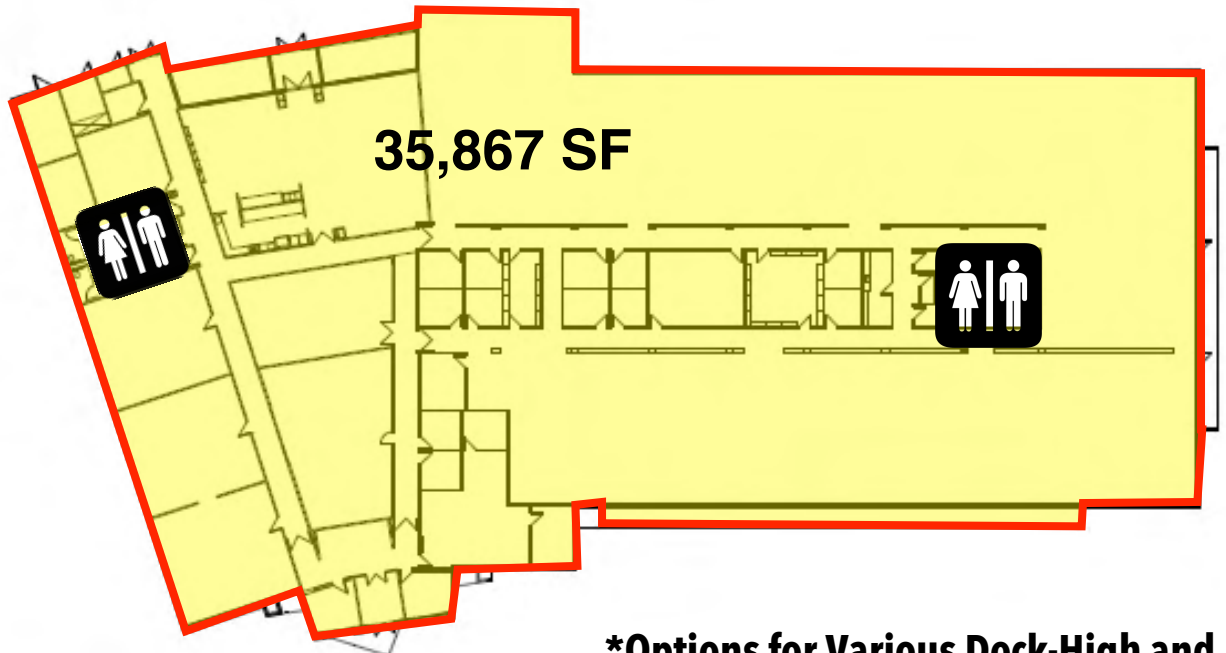

Single Tenant

*Options for Various Dock-High and Drive-In Loading Available