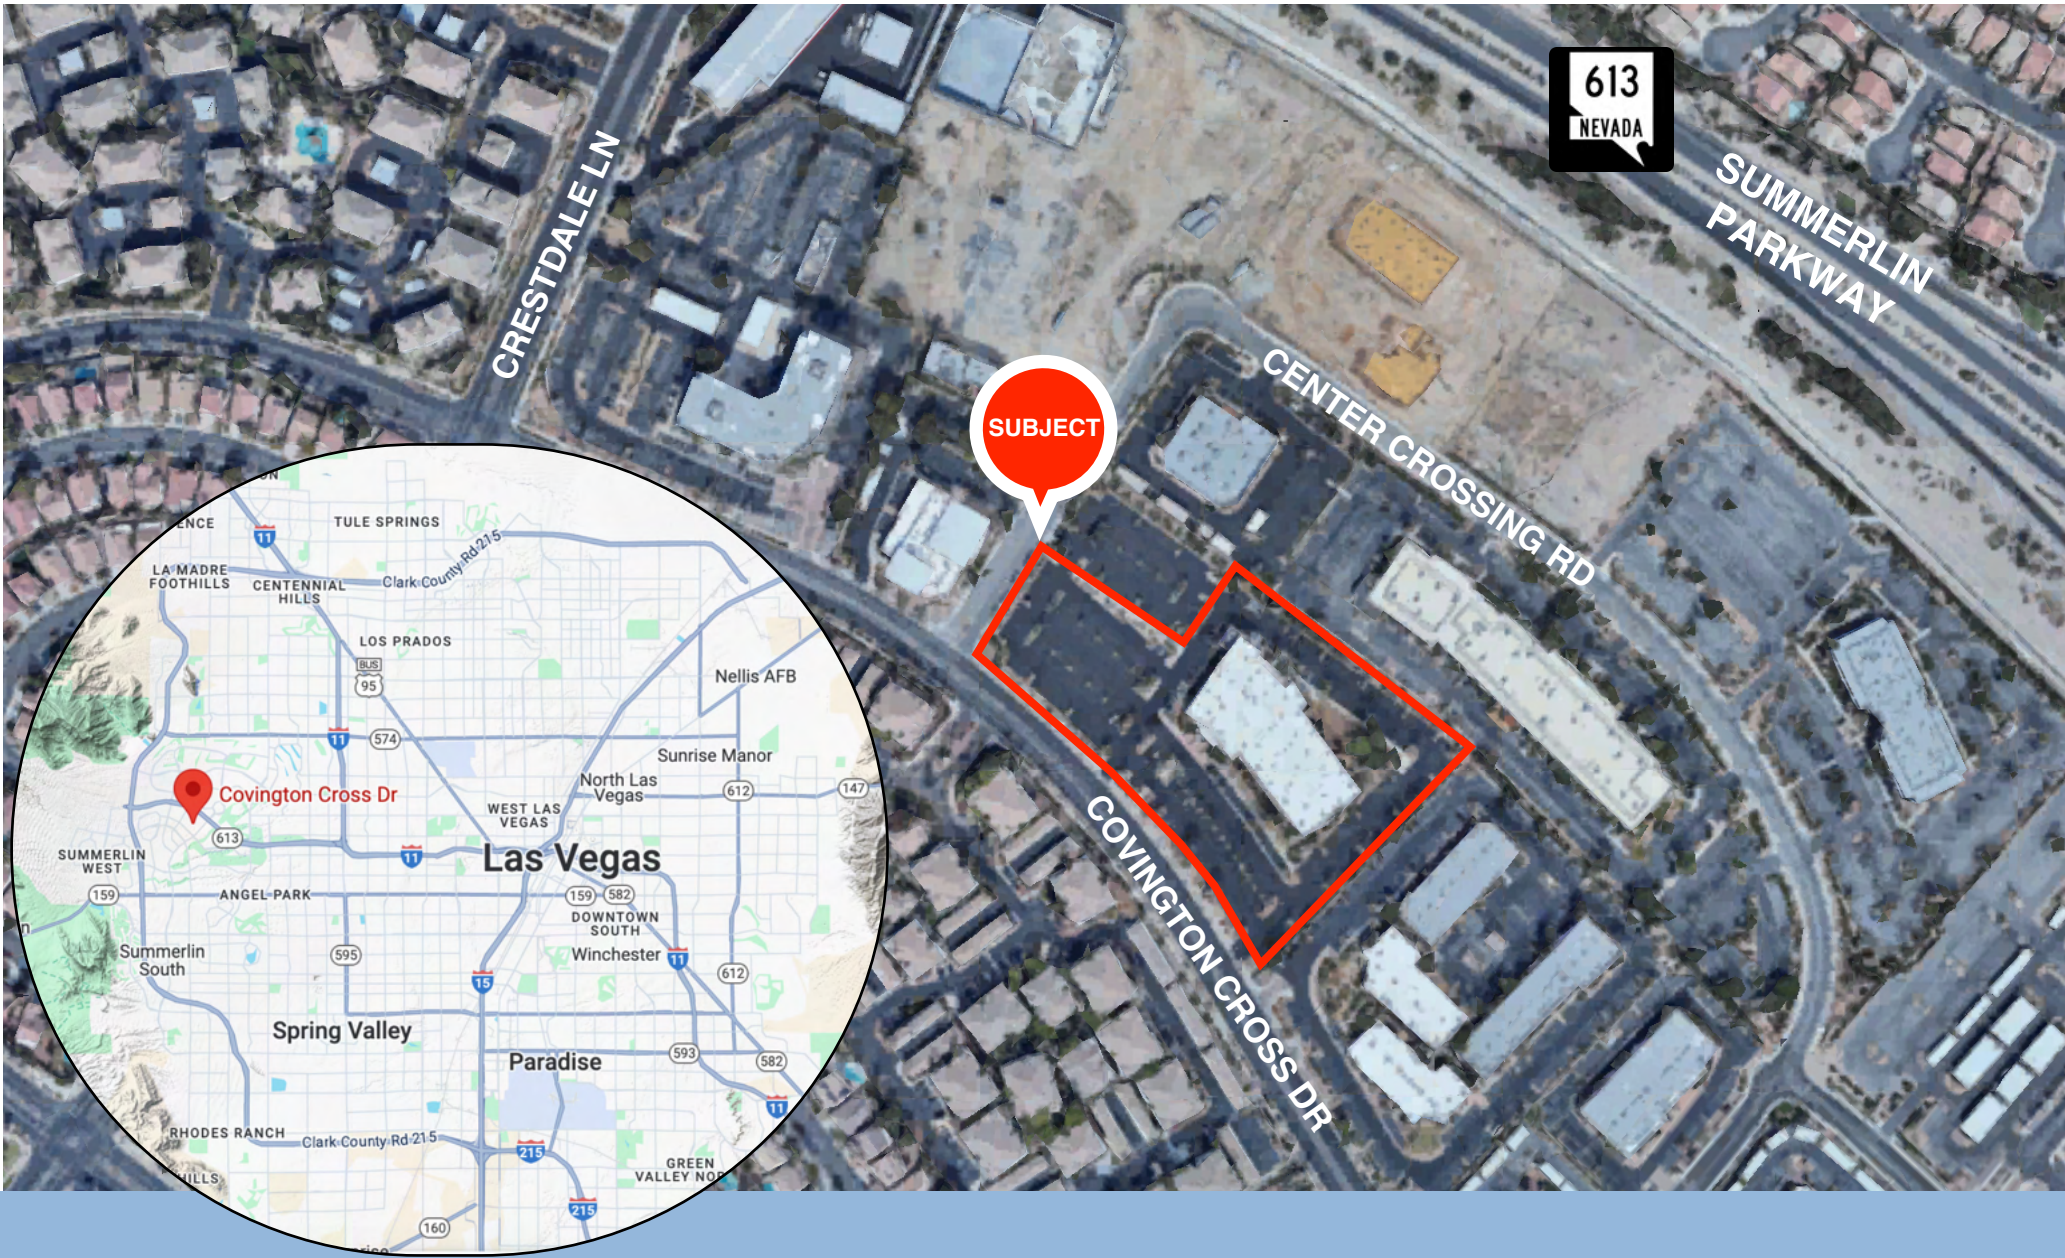

COVECO, LLC

Single Tenant

***Options for Various Dock-High and Drive-In Loading Available**

Multi-Tenant

***Options for Various Dock-High and Drive-In Loading Available**

LOCATION

Arlan Adamsen
702-780-1111
Arlan@KCommercial.com